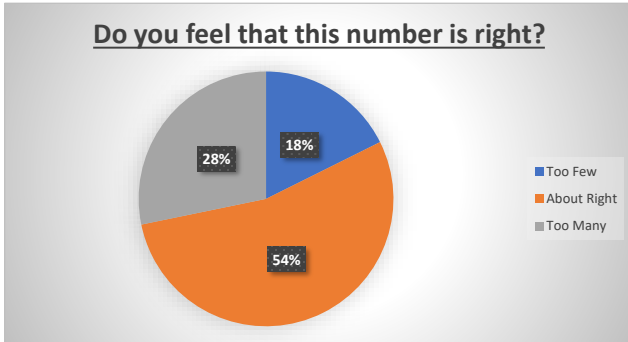

**Are you a resident of Freshford?**

**Do you support the principle of LED Street Lights?**

**All Responses**

**Do you support the principle of switching off a number of lights?**

**Freshford Residents**

**Do you support the principle of switching off a number of lights?**

**Non-Freshford Residents**

**Do you support the principle of switching off a number of lights?**

Support the Principle of Turning Lights Off

All Responses

Freshford Residents

Non-Freshford Residents

Do Not Support the Principle of Turning Lights Off