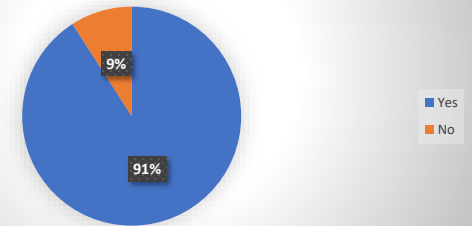

**Are you a resident of Freshford?**

**Do you support the principle of LED Street Lights?**

**All Responses**

**Do you support the principle of switching off a number of lights?**

**Freshford Residents**

**Do you support the principle of switching off a number of lights?**

**Non-Freshford Residents**

**Do you support the principle of switching off a number of lights?**

Support the Principle of Turning Lights Off

All Responses

Freshford Residents

Non-Freshford Residents

Do Not Support the Principle of Turning Lights Off