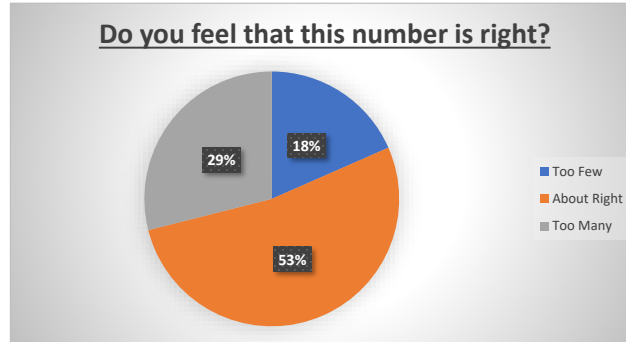

**Are you a resident of Freshford?**

**Do you support the principle of LED Street Lights?**

**All Responses**

**Do you support the principle of switching off a number of lights?**

**Freshford Residents**

**Do you support the principle of switching off a number of lights?**

**Non-Freshford Residents**

**Do you support the principle of switching off a number of lights?**

Support the Principle of Turning Lights Off

All Responses

Freshford Residents

Non-Freshford Residents

Do Not Support the Principle of Turning Lights Off