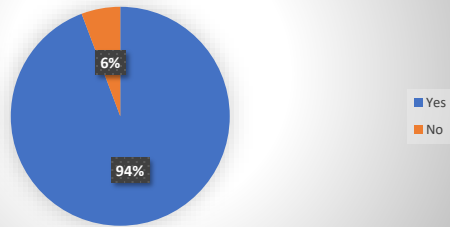

**Are you a resident of Freshford?**

**Do you support the principle of LED Street Lights?**

**All Responses**

**Do you support the principle of switching off a number of lights?**

**Freshford Residents**

**Do you support the principle of switching off a number of lights?**

**Non-Freshford Residents**

**Do you support the principle of switching off a number of lights?**

Support the Principle of Turning Lights Off

All Responses

Freshford Residents

Non-Freshford Residents

Do Not Support the Principle of Turning Lights Off