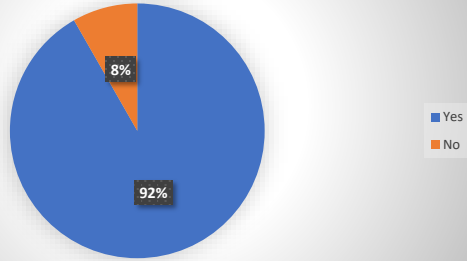

**Are you a resident of Freshford?**

**Do you support the principle of LED Street Lights?**

**All Responses**

**Do you support the principle of switching off a number of lights?**

**Freshford Residents**

**Do you support the principle of switching off a number of lights?**

**Non-Freshford Residents**

**Do you support the principle of switching off a number of lights?**

Support the Principle of Turning Lights Off

All Responses

Freshford Residents

Non-Freshford Residents

Do Not Support the Principle of Turning Lights Off