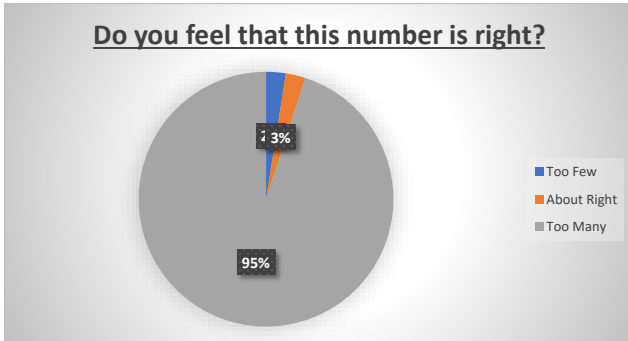

Do Not Support the Principle of Turning Lights Off

All Responses