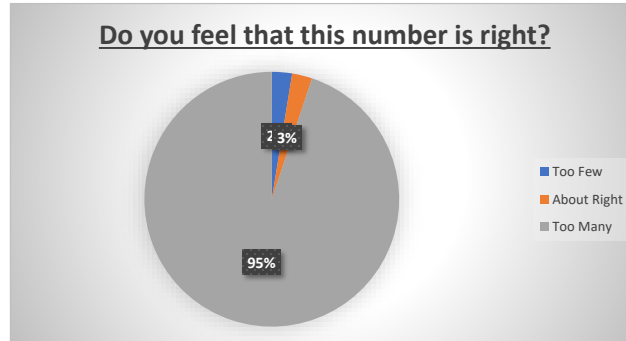

Freshford Residents