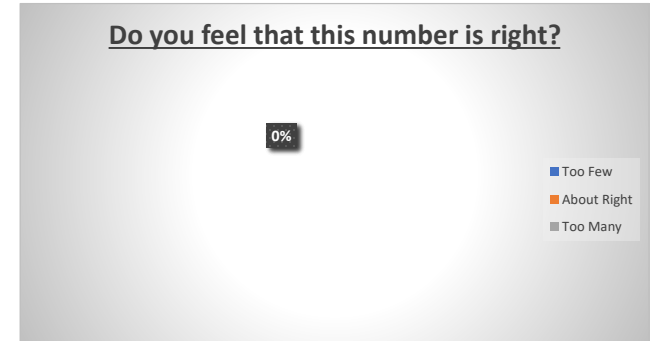

Non-Freshford Residents