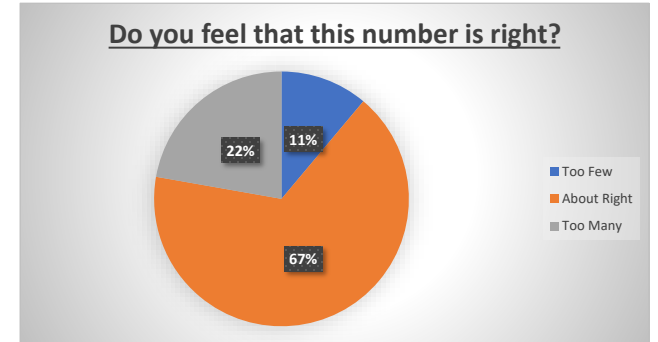

**Are you a resident of Freshford?**

**Do you support the principle of LED Street Lights?**

**All Responses**

**Do you support the principle of switching off a number of lights?**

**Freshford Residents**

**Do you support the principle of switching off a number of lights?**

**Non-Freshford Residents**

**Do you support the principle of switching off a number of lights?**

Support the Principle of Turning Lights Off

All Responses

Freshford Residents

Non-Freshford Residents

Do Not Support the Principle of Turning Lights Off

All Responses

Freshford Residents

Non-Freshford Residents

All Responses for Switching Lights Off

All Responses

Freshford Residents

Non-Freshford Residents