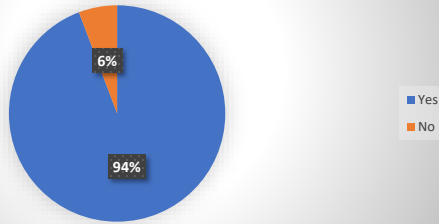

Are you a resident of Freshford?

Do you support the principle of LED Street Lights?

All Responses

Do you support the principle of switching off a number of lights?

Freshford Residents

Do you support the principle of switching off a number of lights?

Non-Freshford Residents

Do you support the principle of switching off a number of lights?

Support the Principle of Turning Lights Off

All Responses

Freshford Residents

Non-Freshford Residents

Do Not Support the Principle of Turning Lights Off