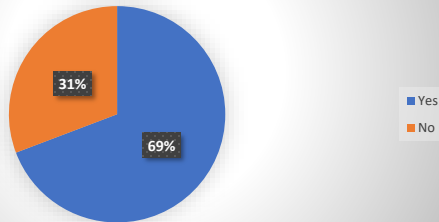

Are you a resident of Freshford?

Do you support the principle of LED Street Lights?

All Responses

Do you support the principle of switching off a number of lights?

Freshford Residents

Do you support the principle of switching off a number of lights?

Non-Freshford Residents

Do you support the principle of switching off a number of lights?

Support the Principle of Turning Lights Off

All Responses

Freshford Residents

Non-Freshford Residents

Do Not Support the Principle of Turning Lights Off