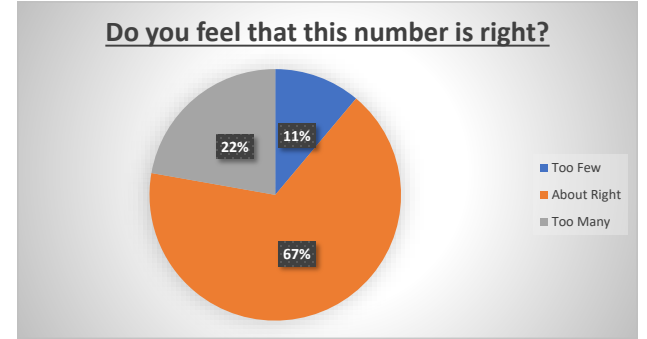

Are you a resident of Freshford?

Do you support the principle of LED Street Lights?

All Responses

Do you support the principle of switching off a number of lights?

Freshford Residents

Do you support the principle of switching off a number of lights?

Non-Freshford Residents

Do you support the principle of switching off a number of lights?

Support the Principle of Turning Lights Off

All Responses

Freshford Residents

Non-Freshford Residents

Do Not Support the Principle of Turning Lights Off