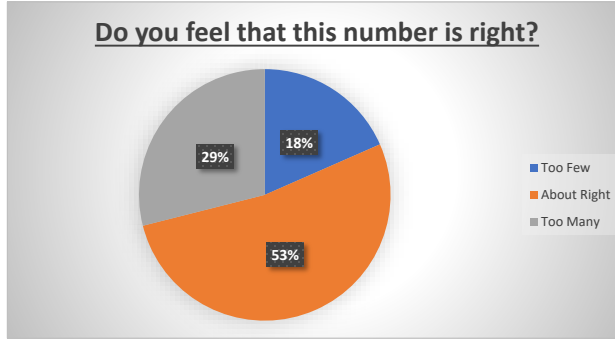

Are you a resident of Freshford?

Do you support the principle of LED Street Lights?

All Responses

Do you support the principle of switching off a number of lights?

Freshford Residents

Do you support the principle of switching off a number of lights?

Non-Freshford Residents

Do you support the principle of switching off a number of lights?

Support the Principle of Turning Lights Off

All Responses

Freshford Residents

Non-Freshford Residents

Do Not Support the Principle of Turning Lights Off