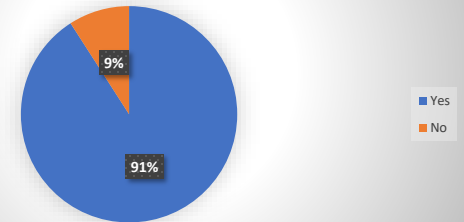

Are you a resident of Freshford?

Do you support the principle of LED Street Lights?

All Responses

Do you support the principle of switching off a number of lights?

Freshford Residents

Do you support the principle of switching off a number of lights?

Non-Freshford Residents

Do you support the principle of switching off a number of lights?

Support the Principle of Turning Lights Off

All Responses

Freshford Residents

Non-Freshford Residents

Do Not Support the Principle of Turning Lights Off