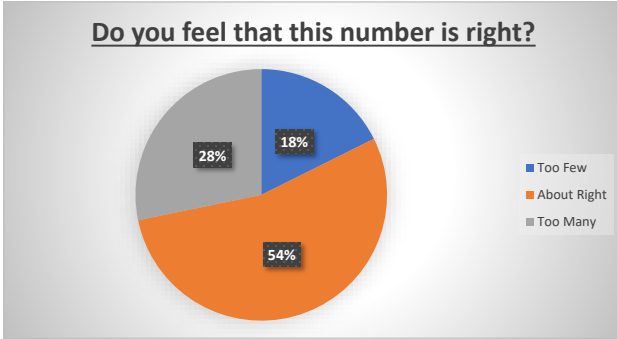

Are you a resident of Freshford?

Do you support the principle of LED Street Lights?

All Responses

Do you support the principle of switching off a number of lights?

Freshford Residents

Do you support the principle of switching off a number of lights?

Non-Freshford Residents

Do you support the principle of switching off a number of lights?

Support the Principle of Turning Lights Off

All Responses

Freshford Residents

Non-Freshford Residents

Do Not Support the Principle of Turning Lights Off