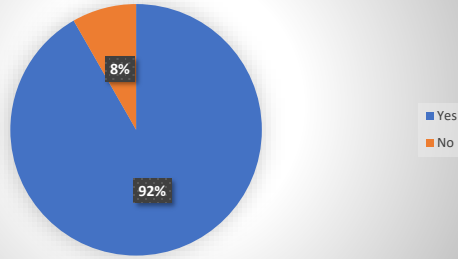

Are you a resident of Freshford?

Do you support the principle of LED Street Lights?

All Responses

Do you support the principle of switching off a number of lights?

Freshford Residents

Do you support the principle of switching off a number of lights?

Non-Freshford Residents

Do you support the principle of switching off a number of lights?

Support the Principle of Turning Lights Off

All Responses

Freshford Residents

Non-Freshford Residents

Do Not Support the Principle of Turning Lights Off