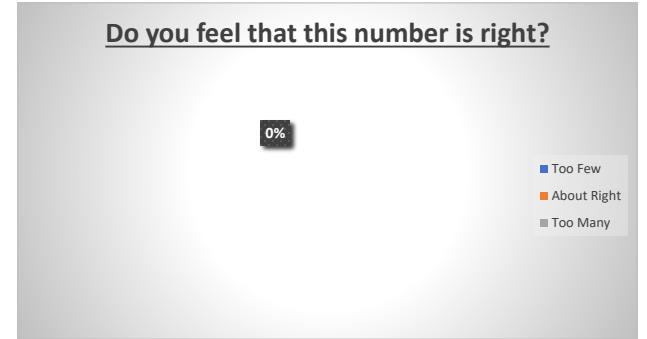

Non-Freshford Residents