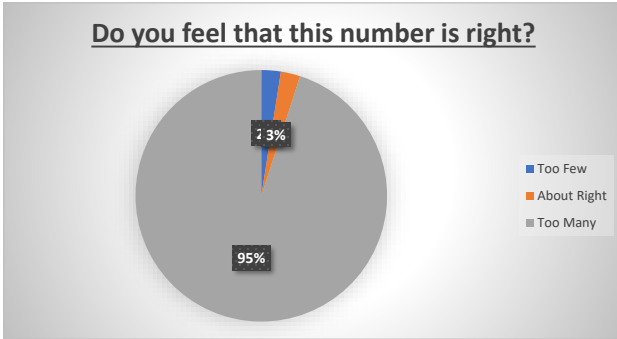

Do Not Support the Principle of Turning Lights Off

All Responses