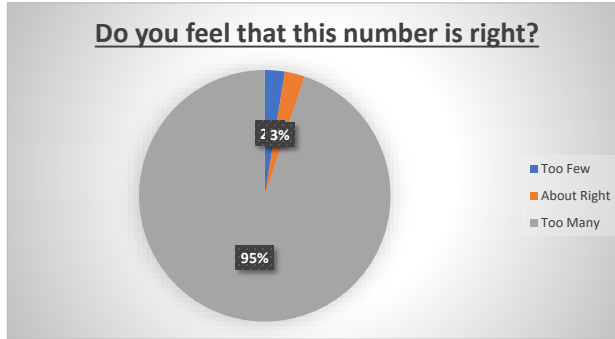

Freshford Residents