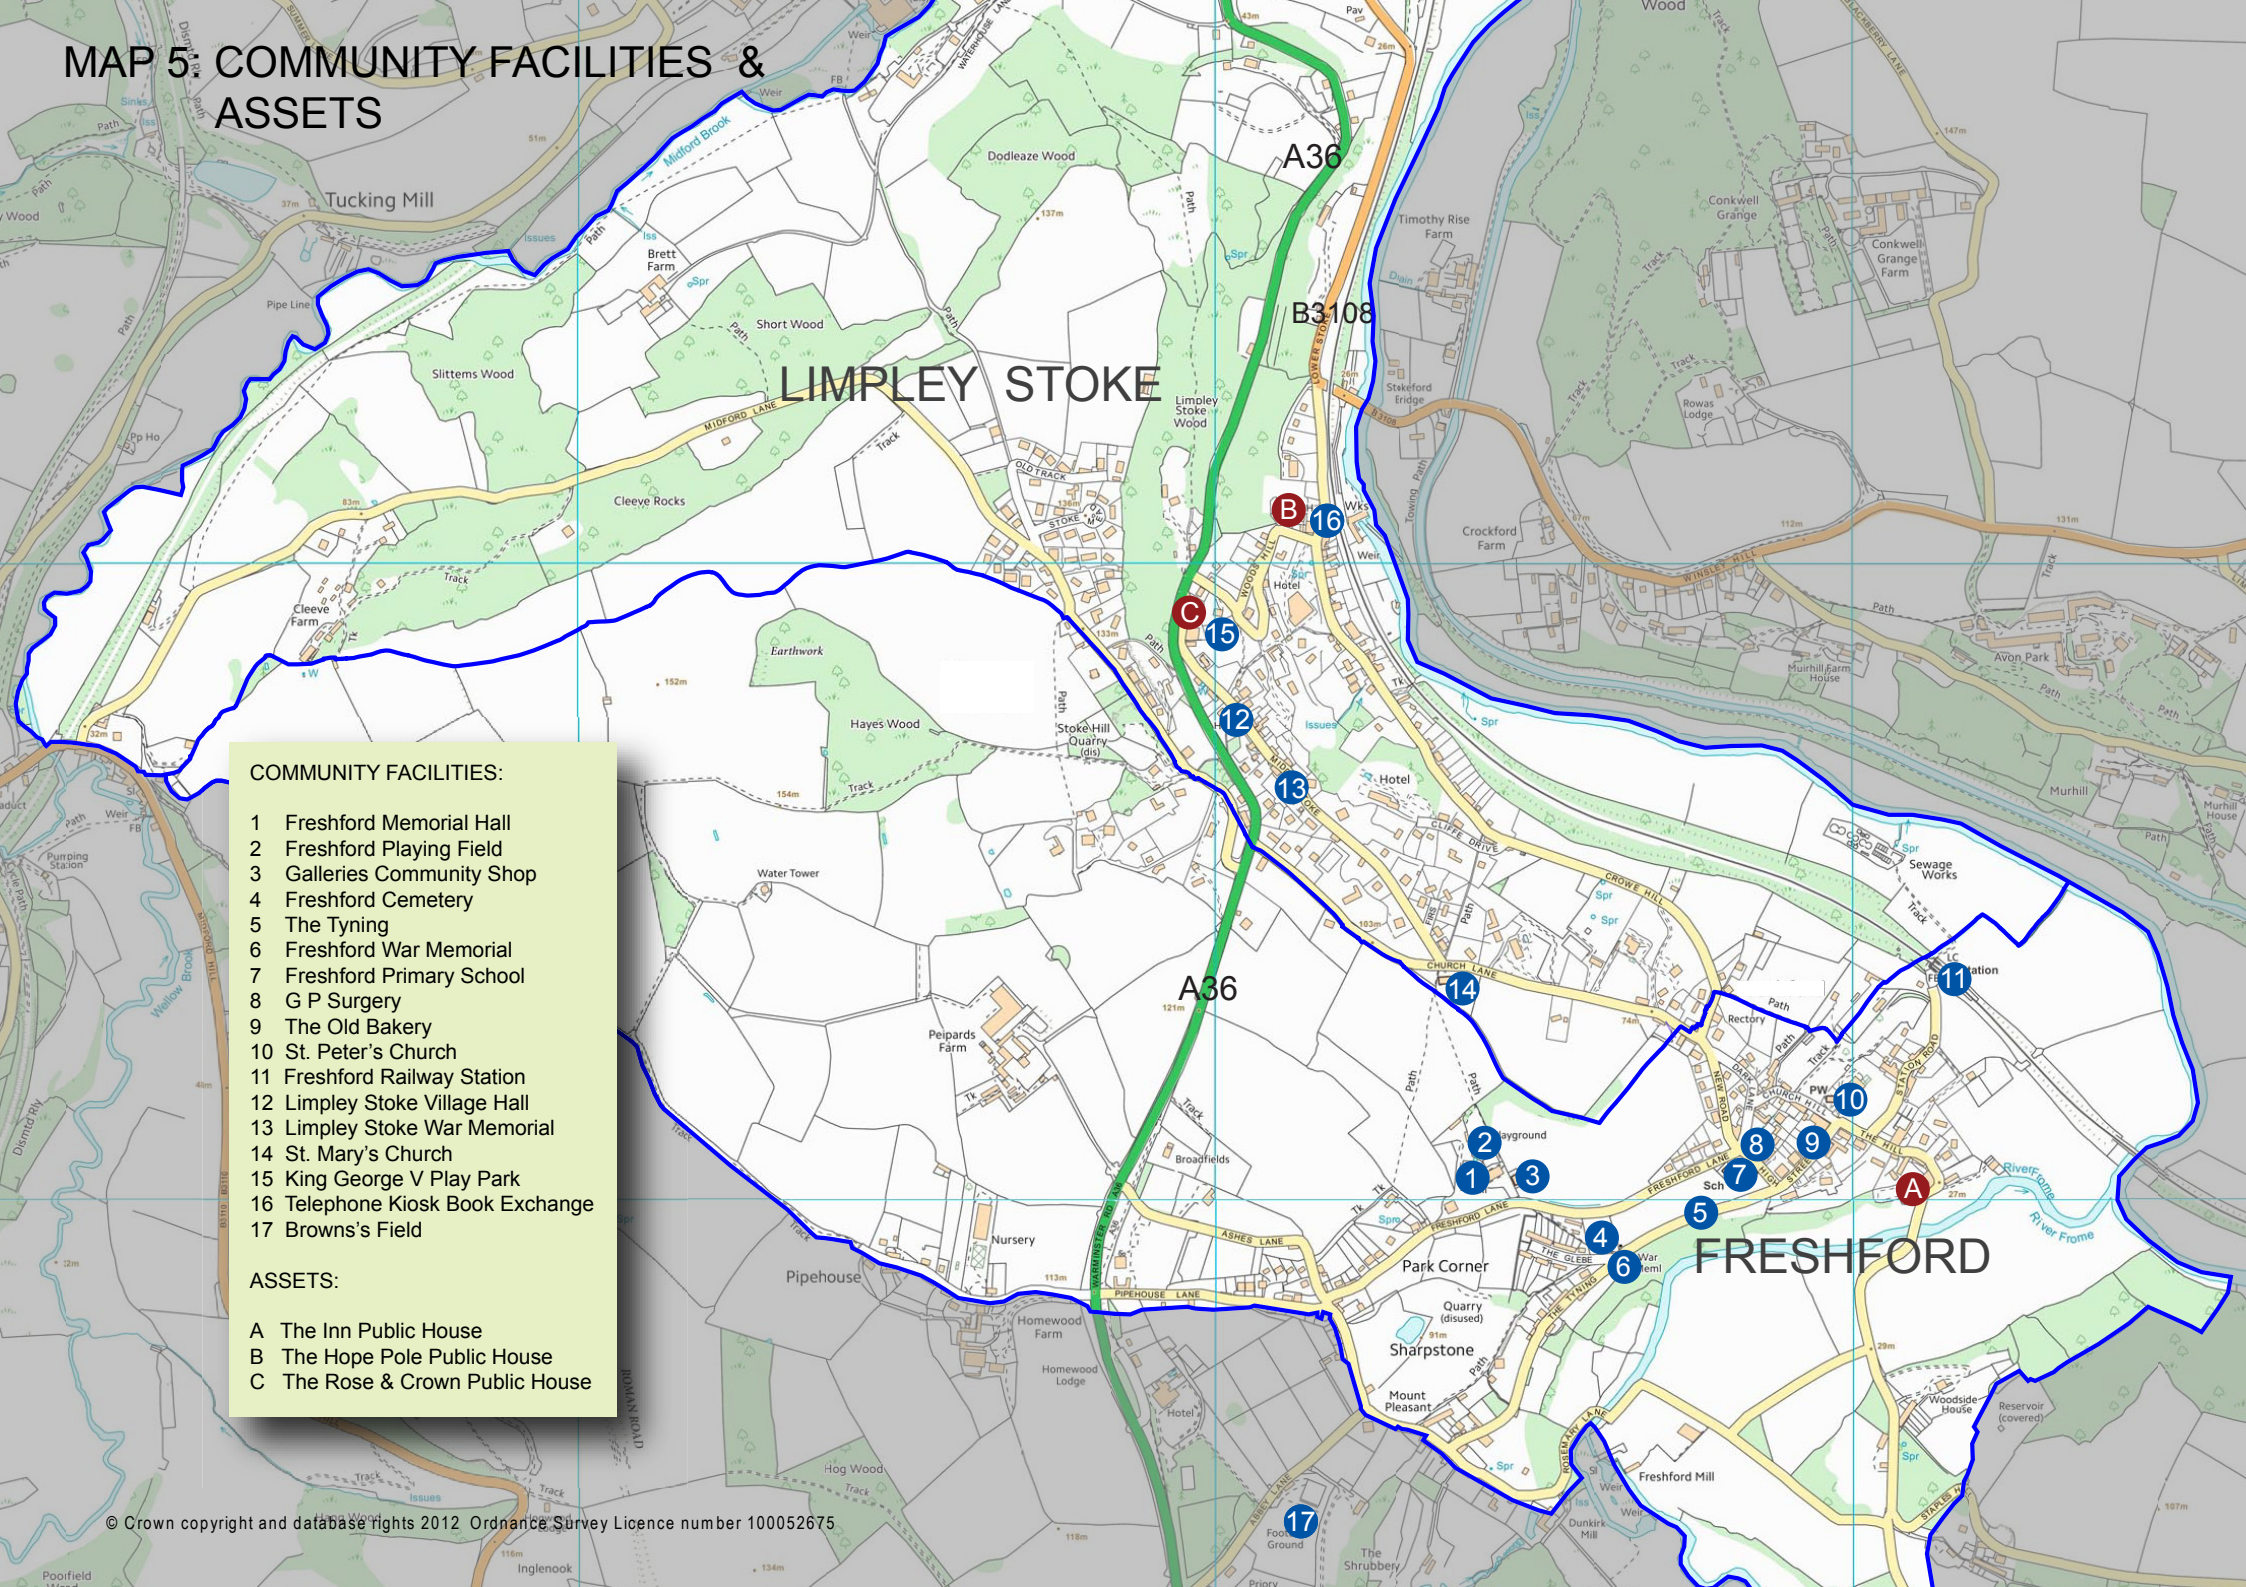

# MAP 5: COMMUNITY FACILITIES & ASSETS

LIMPLEY STOKE

FRESHFORD

- COMMUNITY FACILITIES:**
- 1 Freshford Memorial Hall
  - 2 Freshford Playing Field
  - 3 Galleries Community Shop
  - 4 Freshford Cemetery
  - 5 The Tying
  - 6 Freshford War Memorial
  - 7 Freshford Primary School
  - 8 G P Surgery
  - 9 The Old Bakery
  - 10 St. Peter's Church
  - 11 Freshford Railway Station
  - 12 Limpley Stoke Village Hall
  - 13 Limpley Stoke War Memorial
  - 14 St. Mary's Church
  - 15 King George V Play Park
  - 16 Telephone Kiosk Book Exchange
  - 17 Browns's Field
- ASSETS:**
- A The Inn Public House
  - B The Hope Pole Public House
  - C The Rose & Crown Public House