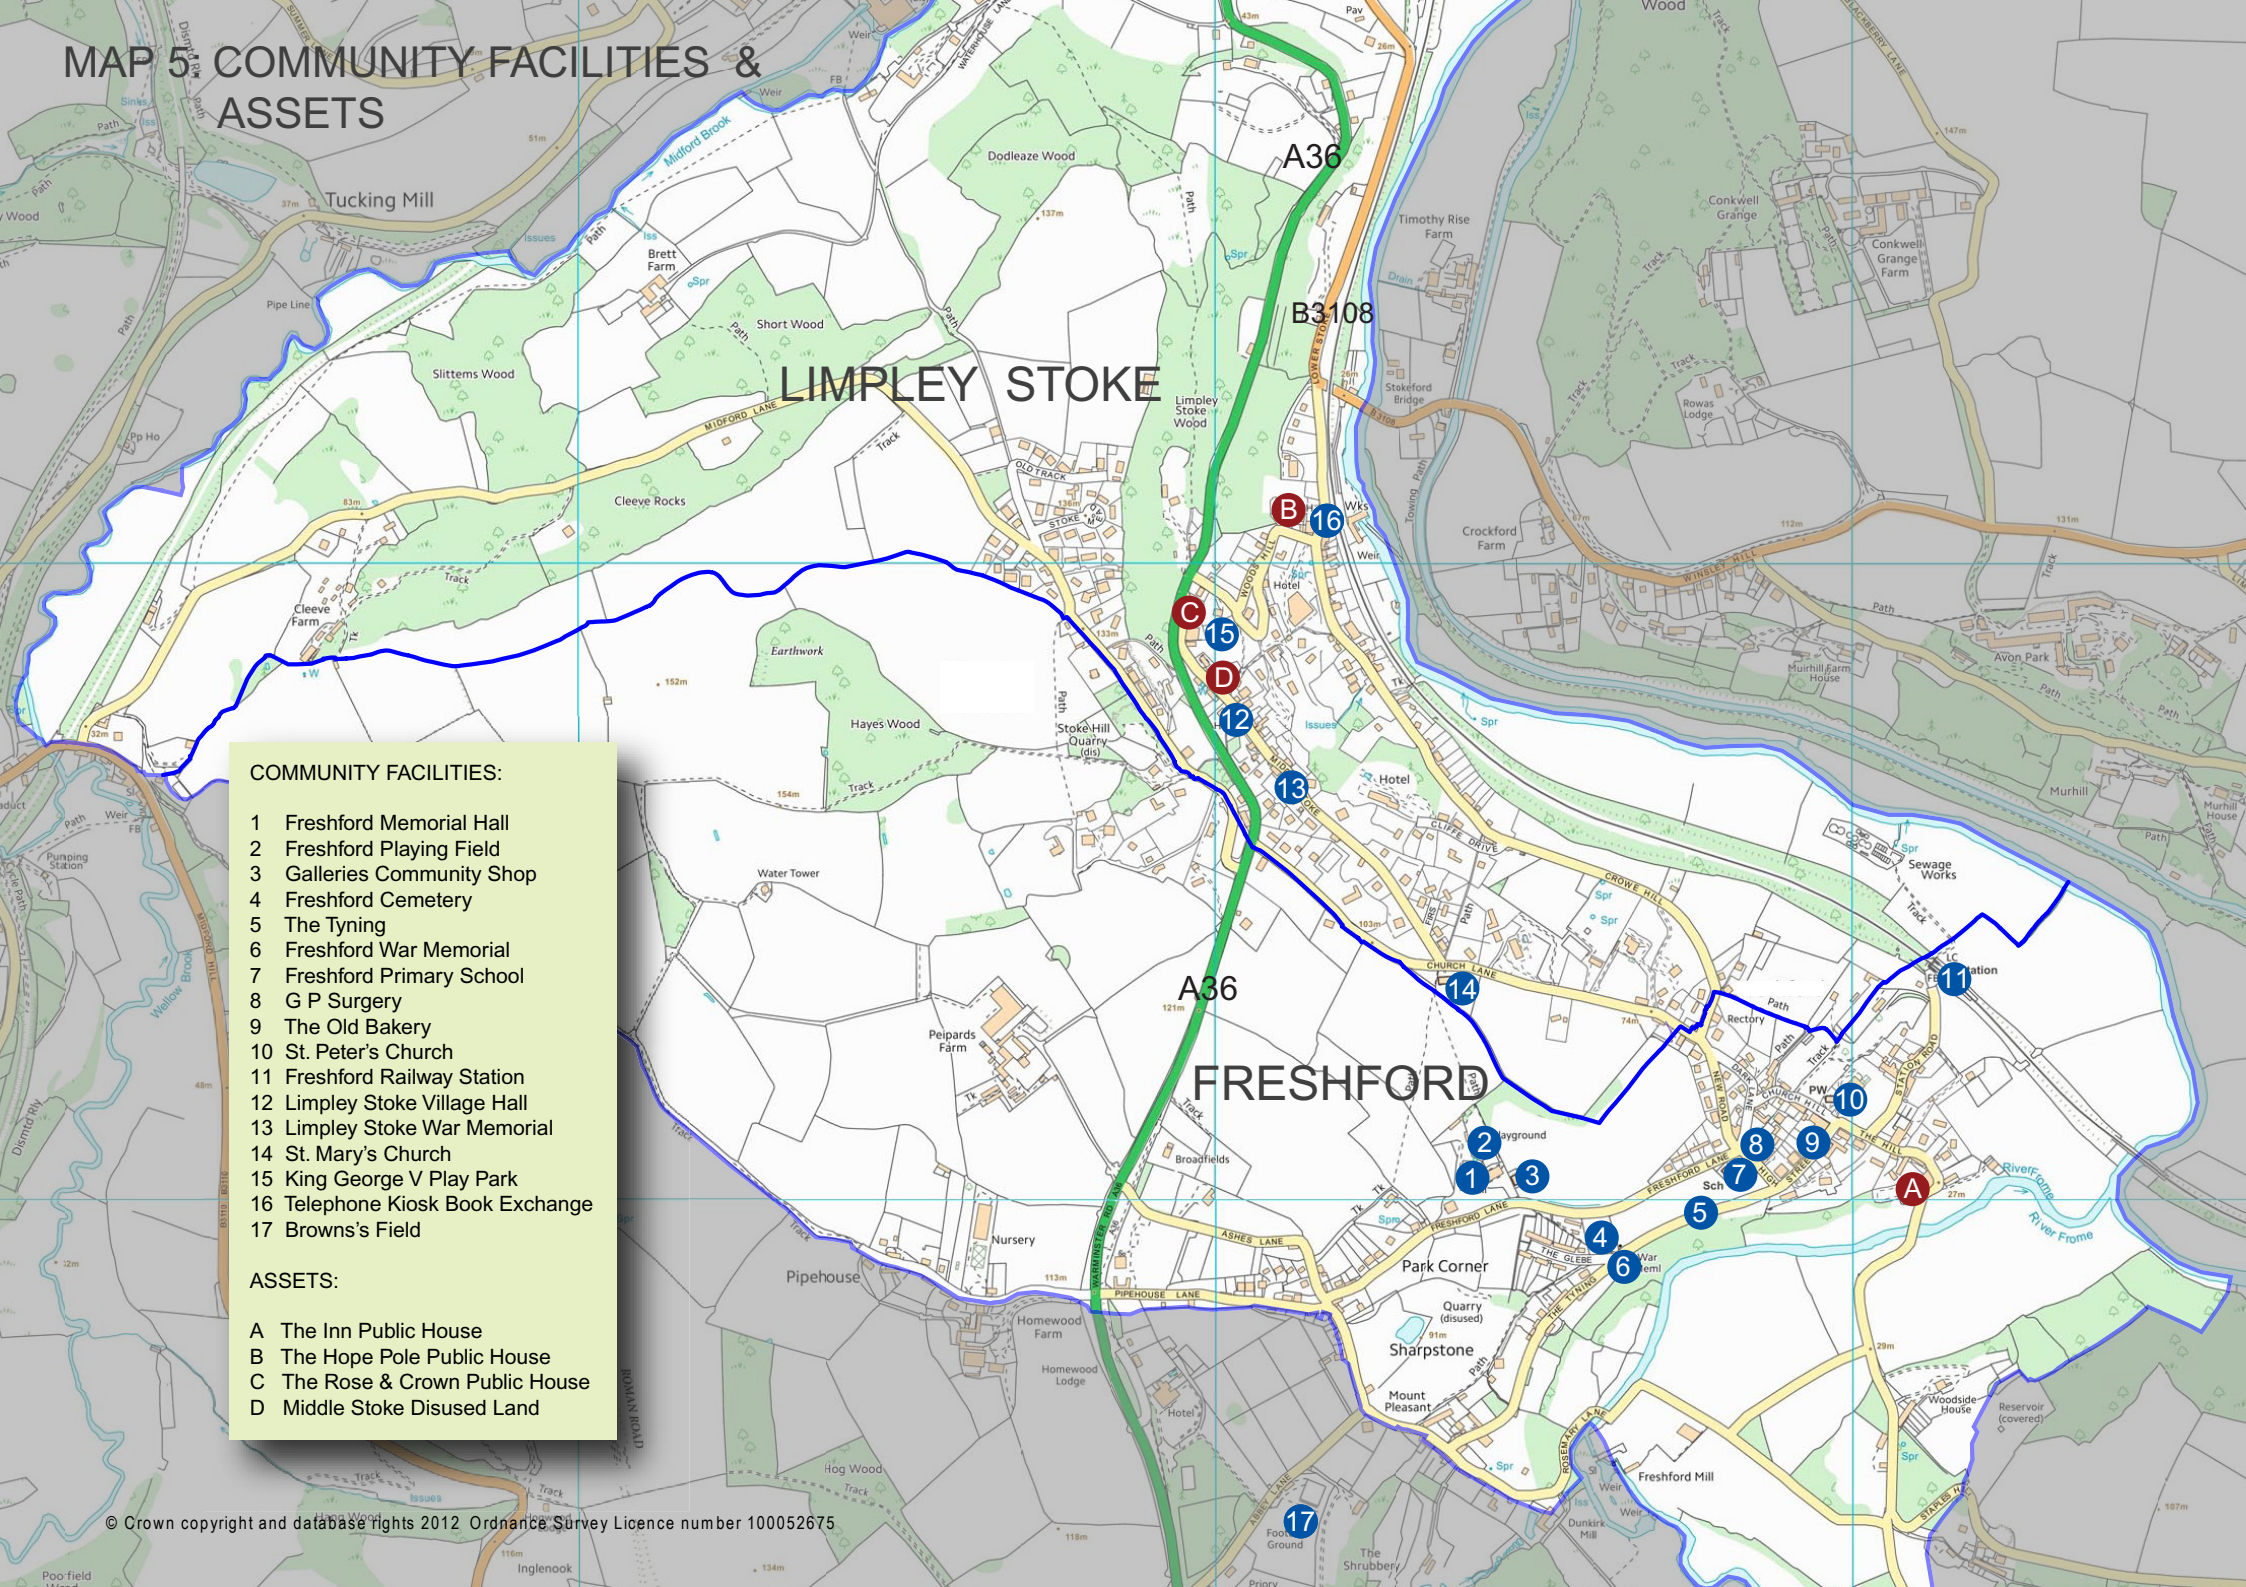

MAP 5: COMMUNITY FACILITIES & ASSETS

LIMPLEY STOKE

FRESHFORD

- COMMUNITY FACILITIES:**
- 1 Freshford Memorial Hall
 - 2 Freshford Playing Field
 - 3 Galleries Community Shop
 - 4 Freshford Cemetery
 - 5 The Tying
 - 6 Freshford War Memorial
 - 7 Freshford Primary School
 - 8 G P Surgery
 - 9 The Old Bakery
 - 10 St. Peter's Church
 - 11 Freshford Railway Station
 - 12 Limpley Stoke Village Hall
 - 13 Limpley Stoke War Memorial
 - 14 St. Mary's Church
 - 15 King George V Play Park
 - 16 Telephone Kiosk Book Exchange
 - 17 Browns's Field
- ASSETS:**
- A The Inn Public House
 - B The Hope Pole Public House
 - C The Rose & Crown Public House
 - D Middle Stoke Disused Land